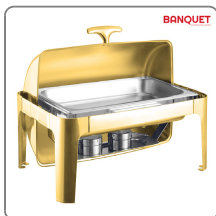

Code: 10856
Banquet Chafing Dish w Roll Top Oblong Gold 9L
Barcode:5055490667498
Catering - Chafing Dishes