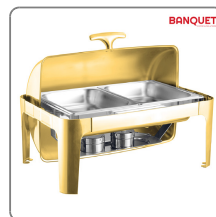

Code: 10857
Banquet Chafing Dish w Roll Top Oblong Gold 2x4.5L
Barcode:5055490667504
Catering - Chafing Dishes